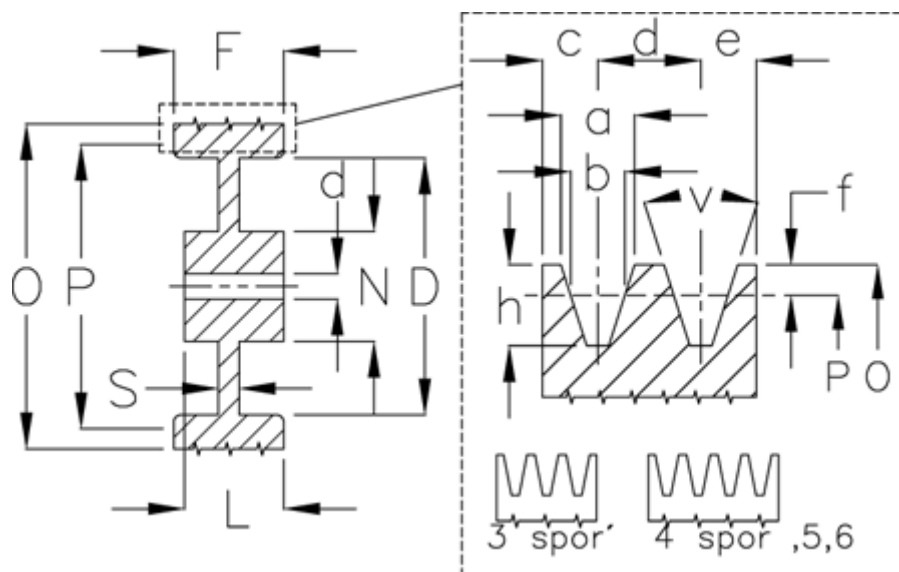

Article number: 60410228006

Description: V-belt pulley, no bore C 280/6

## Measures

D	= 223	S	= 40
d	= 25	Type	= C
F	= 161.5		
L	= 100		
N	= 102		
Number of ribs	= 6		
O	= 289.6		
P	= 280		